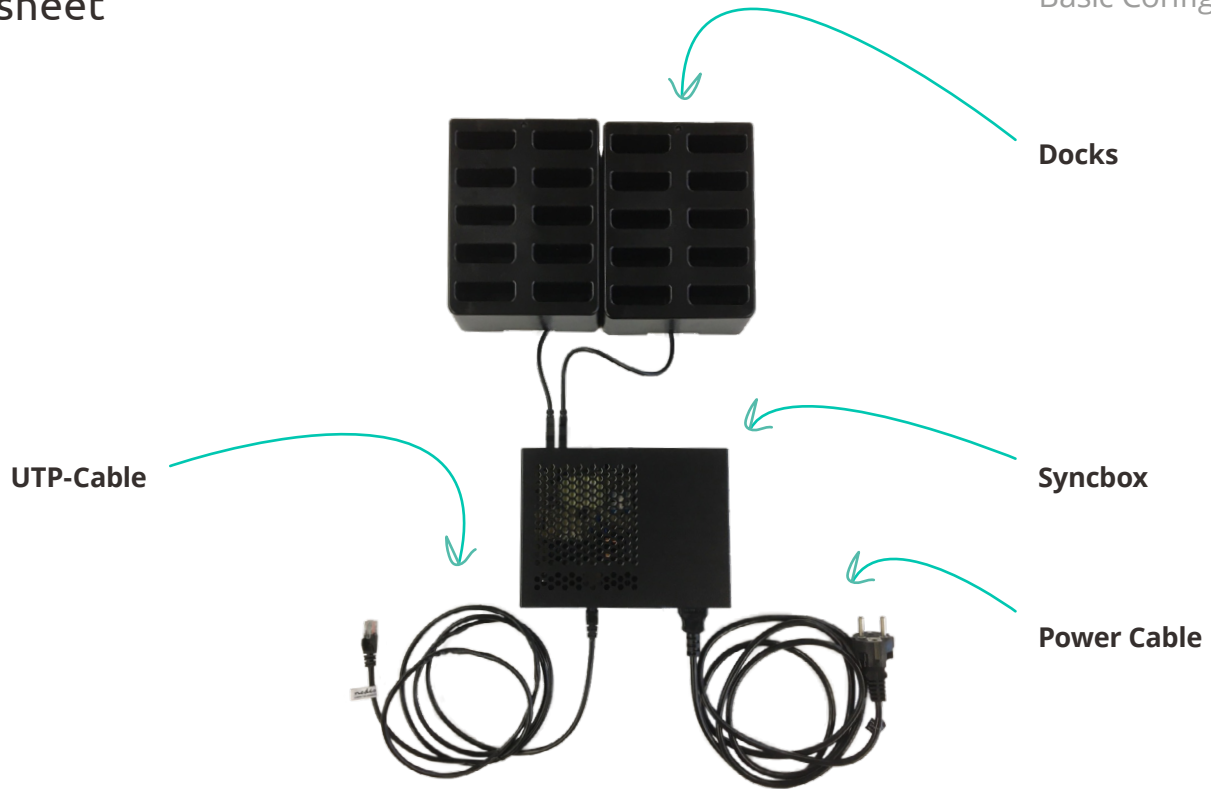

Hardware Connection

Specsheet

Hardware Overview

Basic Configuration

Podcatcher Portal
CMS for audiotours and statistics

Internet Connection with UTP-Cable

Sync-PC/Box
Transfer content from Portal to Podcatchers and needs to be connected 24/7 to internet by UTP-Cable

Dockingstation
Charge & Sync Podcatchers

or

Cabinet
Store setup for 100 Podcatchers

or

Cabinet Tower
Store setup for 300 Podcatchers

Option 1

Option 2

Detail back Cabinet & Tower
Power Cable to Socket
USB Cable(s) to Syncbox